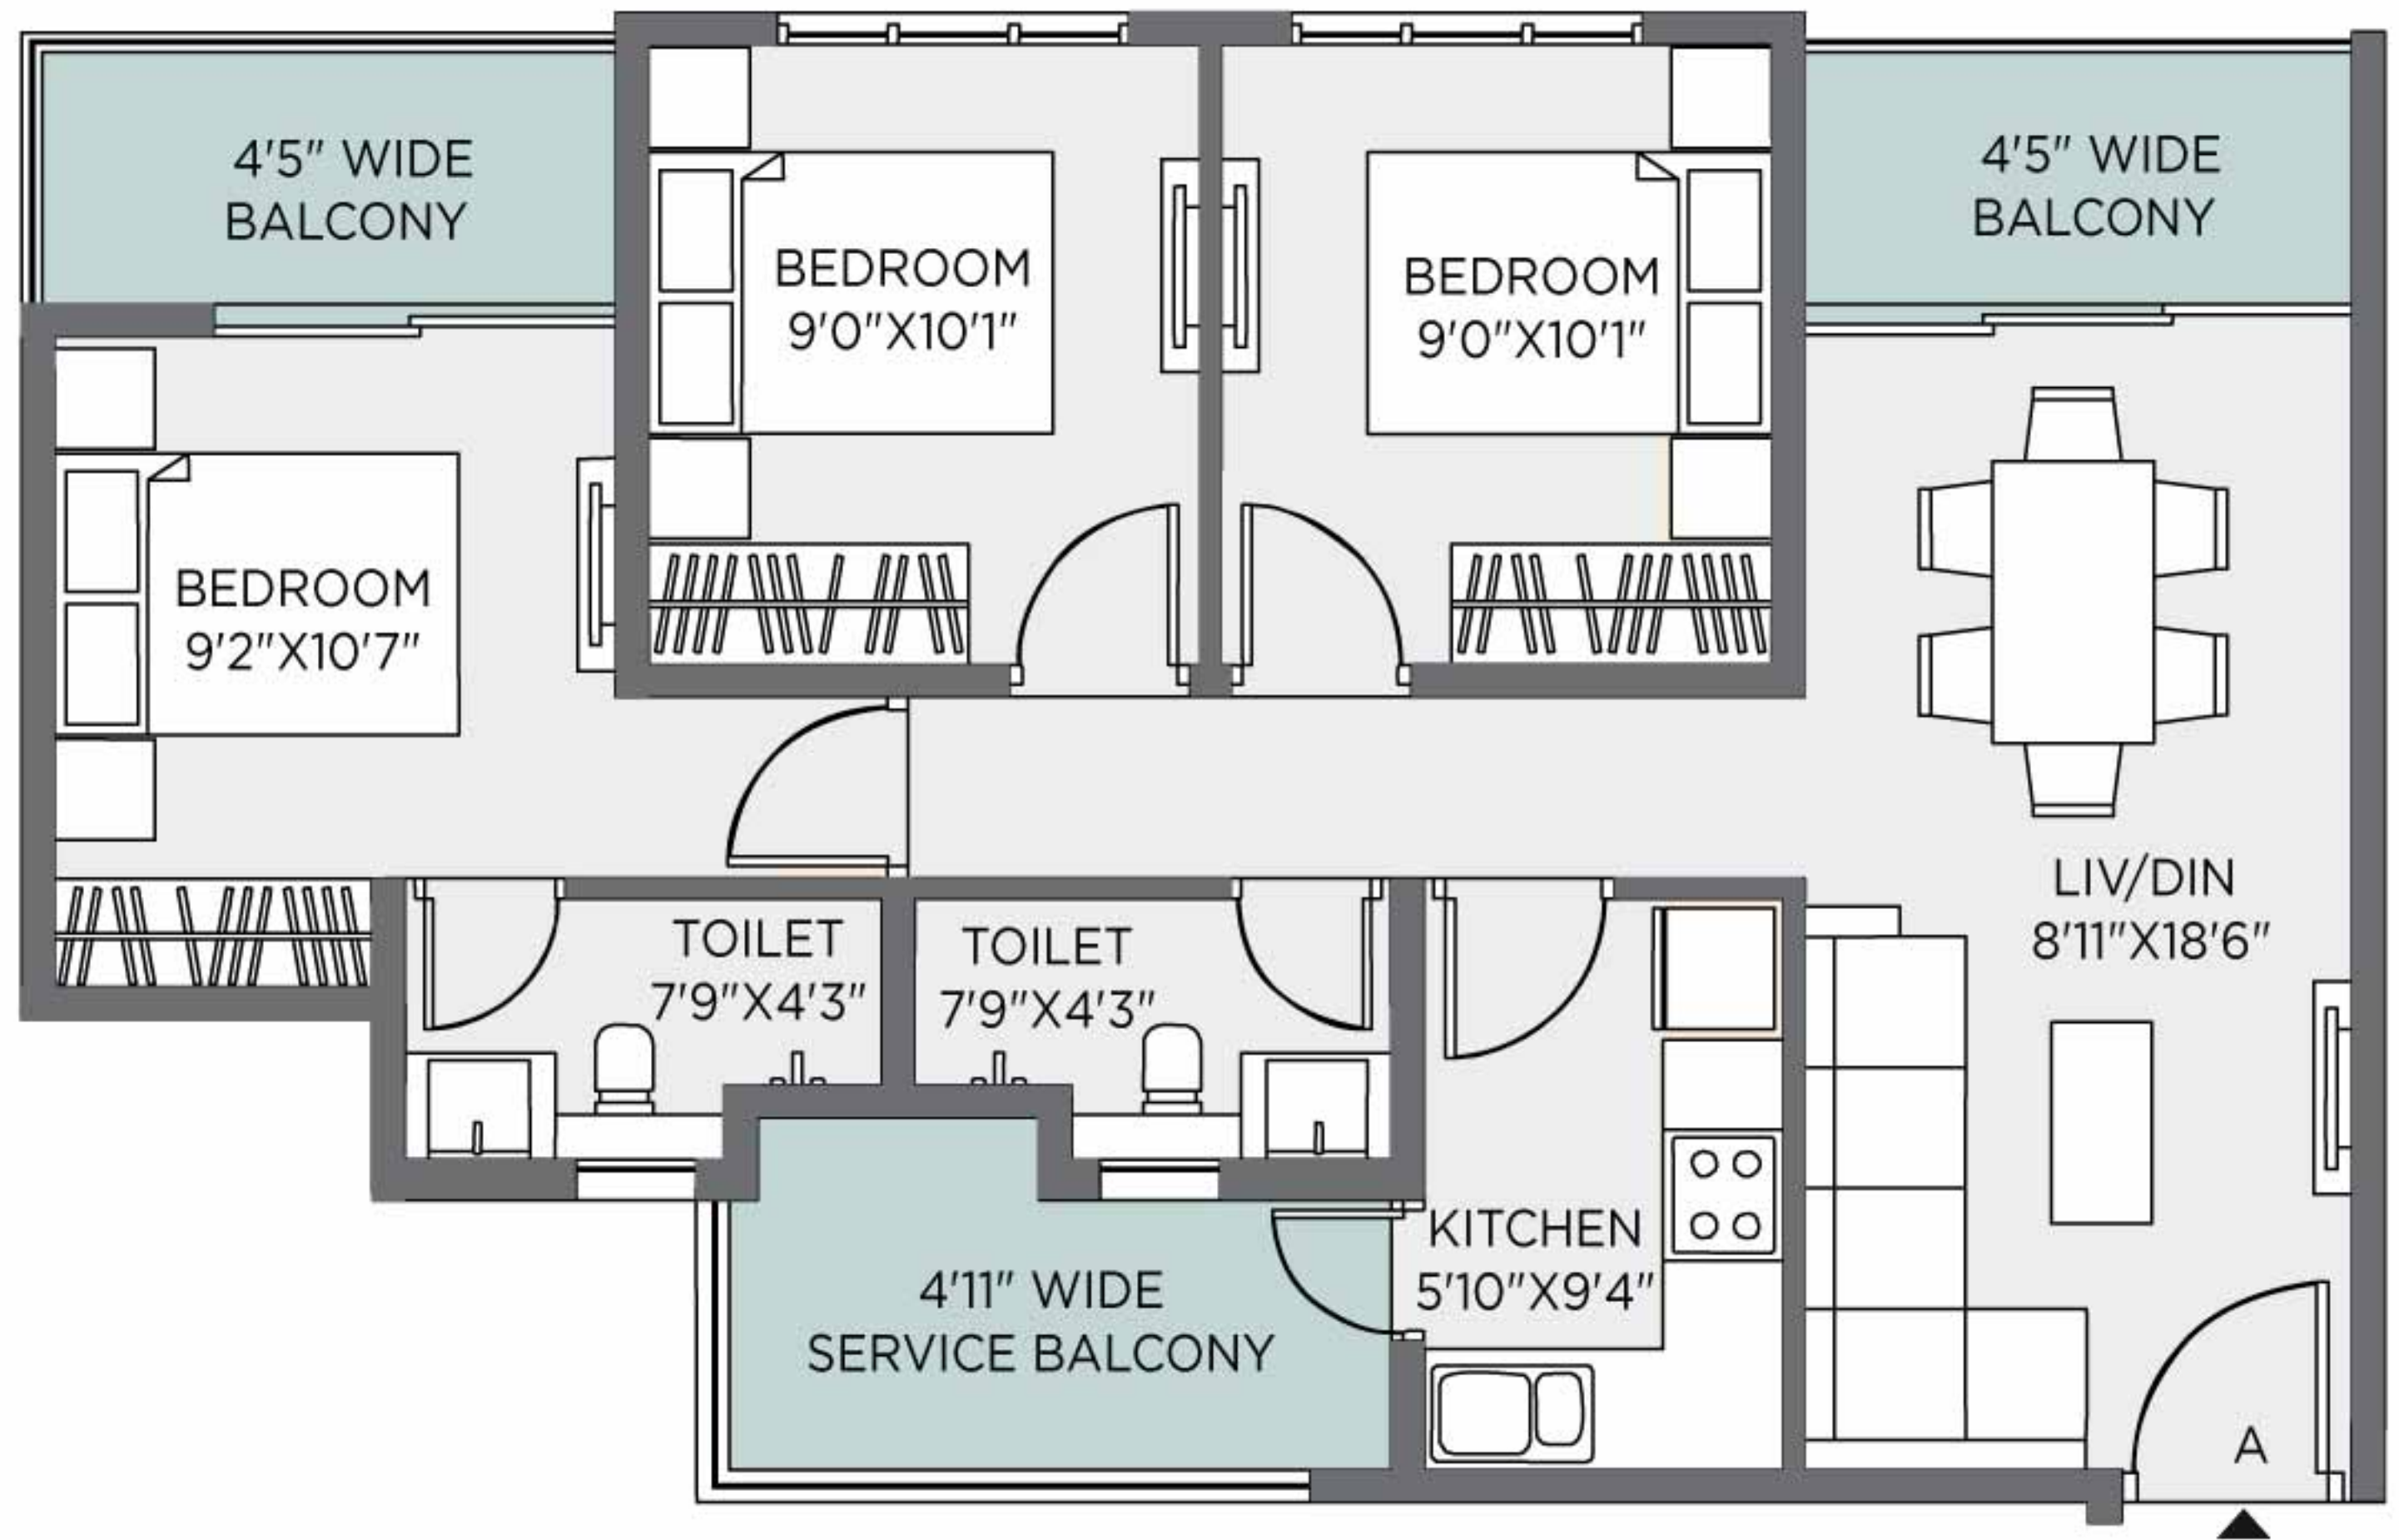

TYPE B (2 BHK)

CARPET AREA : 548 SQ.FT.

BALCONY AREA : 80 SQ.FT.

BUILT-UP AREA : 683 SQ.FT.

SUPER BUILT-UP AREA : 898 SQ.FT.

TYPE A (3 BHK)
CARPET AREA : 644 SQ.FT.
BALCONY AREA : 138 SQ.FT.
BUILT-UP AREA : 847 SQ.FT.
SUPER BUILT-UP AREA : 1115 SQ.FT.